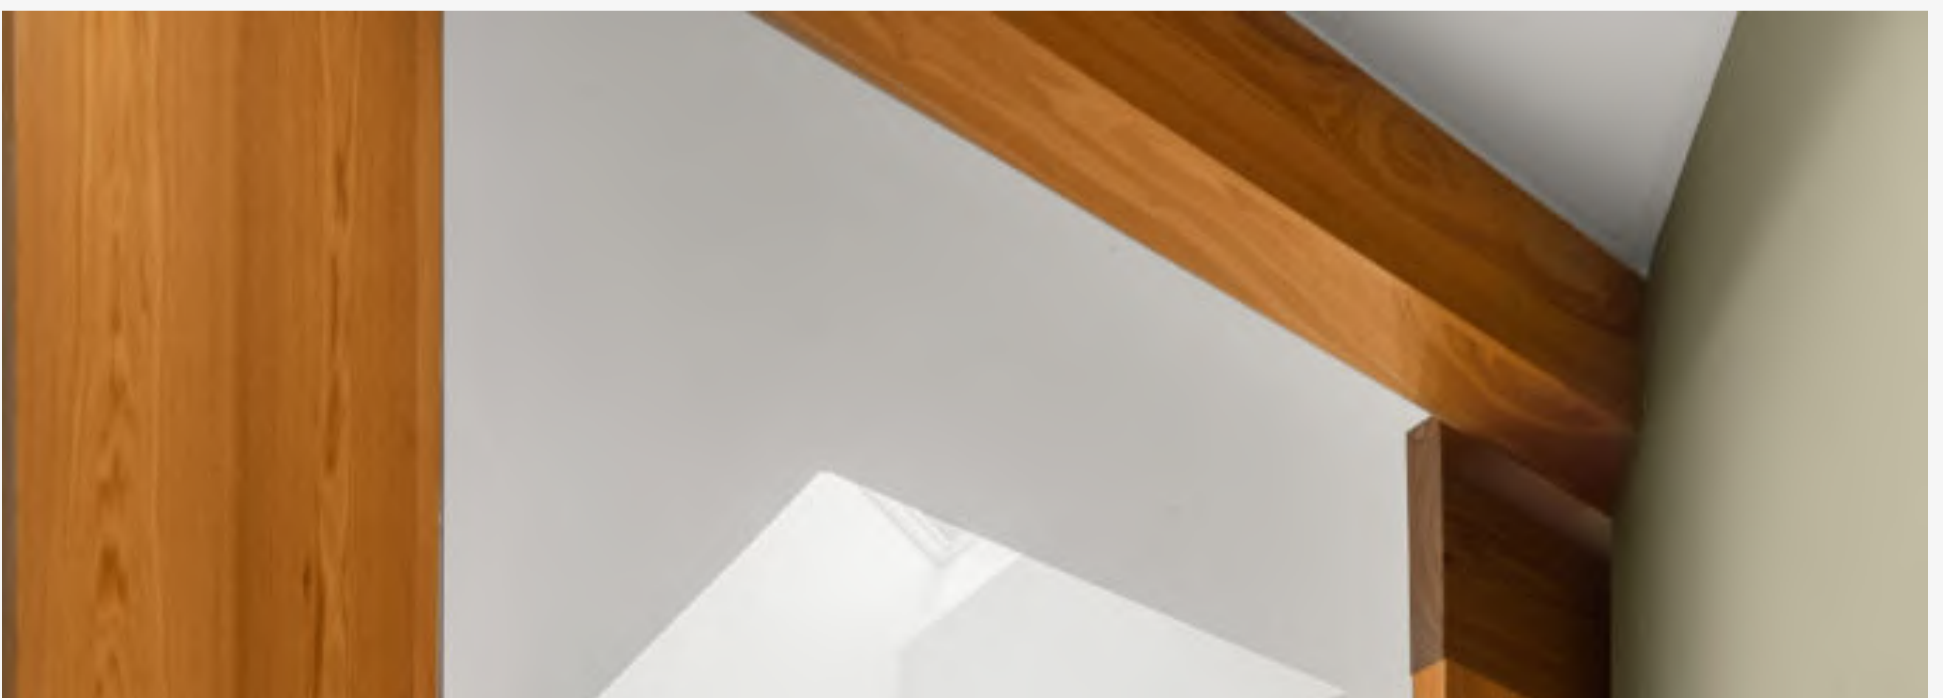

Chandler Bath Oasis

Project Location:

Washington, United States

Design Practice Location:

Washington, United States

All project descriptions are provided by SBID Awards entrants.

An 80's-era master bathroom in Bellevue, WA, USA is opened up to solve poor design and inefficient geometry. Featured are custom Sinker Cypress vanity, linen cabinet, and a 48" wide barn-style door with header and column. A white ofuro-style tub sits, backed by new floor-to-ceiling glazing, in a stream of black polished river stones which extend under the vanity. Full slab, sumi-e-inspired quartz lines the shower. Large field, textured Italian porcelain tile runs offset from West to East and up the wall behind the vanity. 'When I walk into my bathroom I feel like a queen.' – Client, M. Chandler.

Please click [here](#) to view the full size image gallery
(some images below may be cropped)