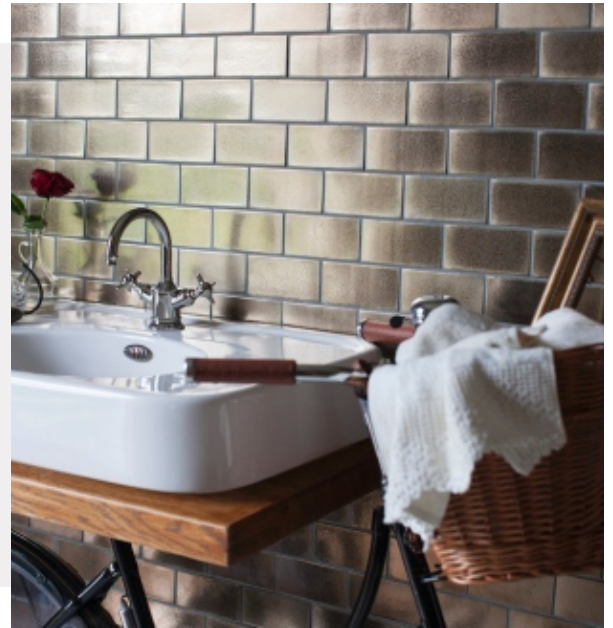

VITA

LIFESTYLE

Creative Basins

SEPTEMBER 12, 2018

SHARE:   

Talk about Thursday décor inspo! We love these nontraditional takes on an otherwise conventional item: the bathroom sink.

From [Crosswater London](#) and [Aquatica Bath](#) come two very inventive spins on the old washbasin. First, Crosswater's charming Arcade Bicycle Basin is a truly one-of-a-kind statement piece for the bathroom. With a vintage Pashley bicycle and rich walnut shelf, this sink, in white fireclay, exudes nostalgia and pays tribute to the English countryside.